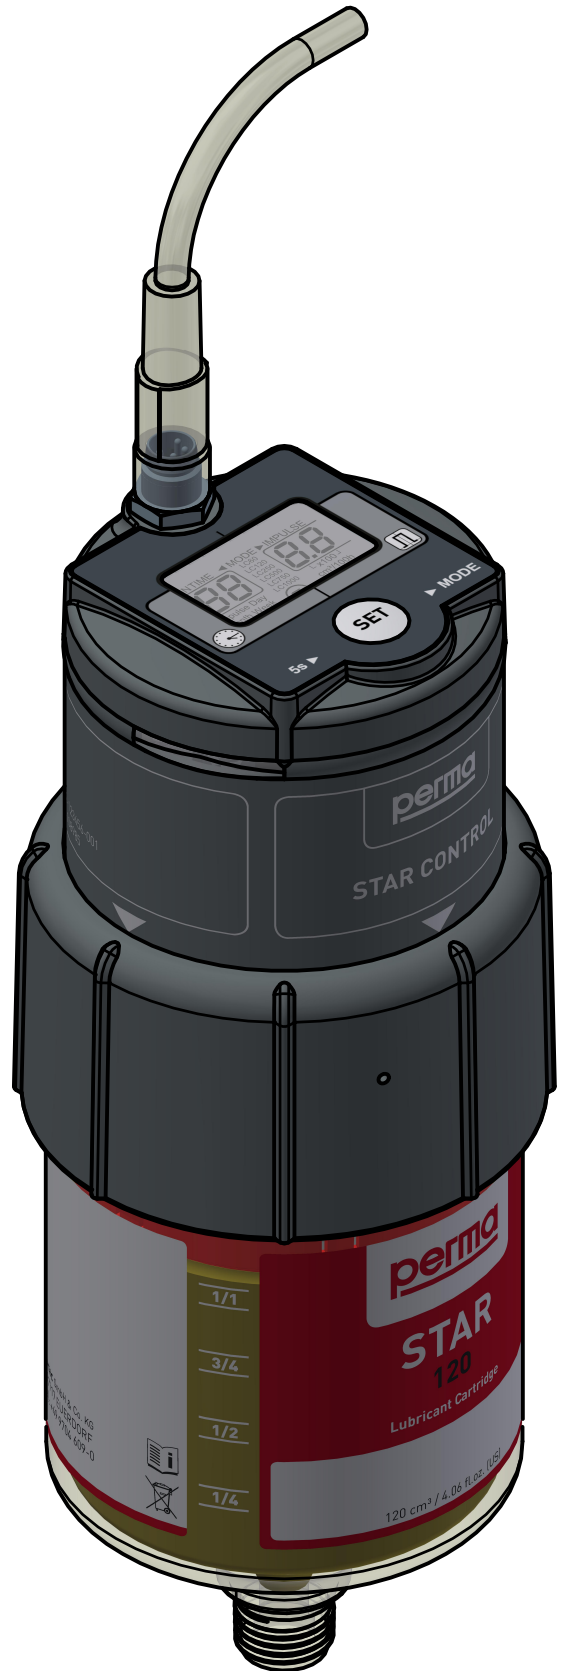

Scale: 1:1	Date: 30.01.24	Material: plastic	Description: perma STAR CONTROL Drive + perma STAR LC 120 perma STAR CONTROL Antrieb + perma STAR LC 120
Size: A3	Revision / drawn: a / ngg	Part No.	

perma

perma-tec GmbH & Co. KG
Hammelburger Str. 21
97717 EUERDORF / GERMANY