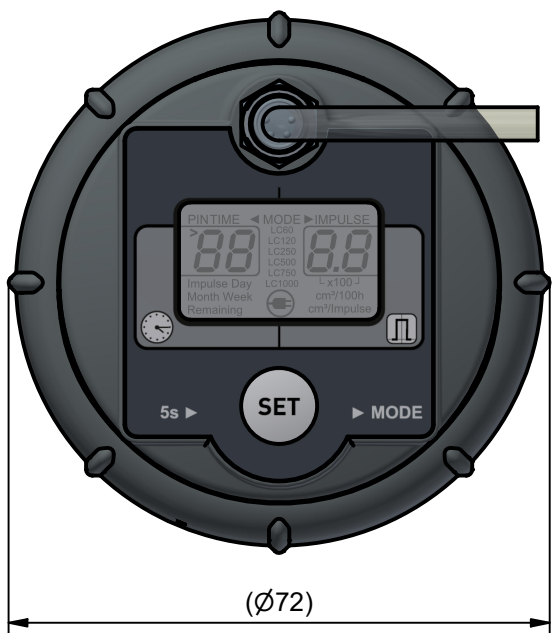

(min. 238)

(184)

(Ø72)

Scale: 1:1	Date: 30.01.24	Material: plastic	Description: perma STAR CONTROL Drive + perma STAR LC 120 perma STAR CONTROL Antrieb + perma STAR LC 120
Size: A3	Revision / drawn: a / ngg	Part No.	

perma

perma-tec GmbH & Co. KG
Hammelburger Str. 21
97717 EUERDORF / GERMANY