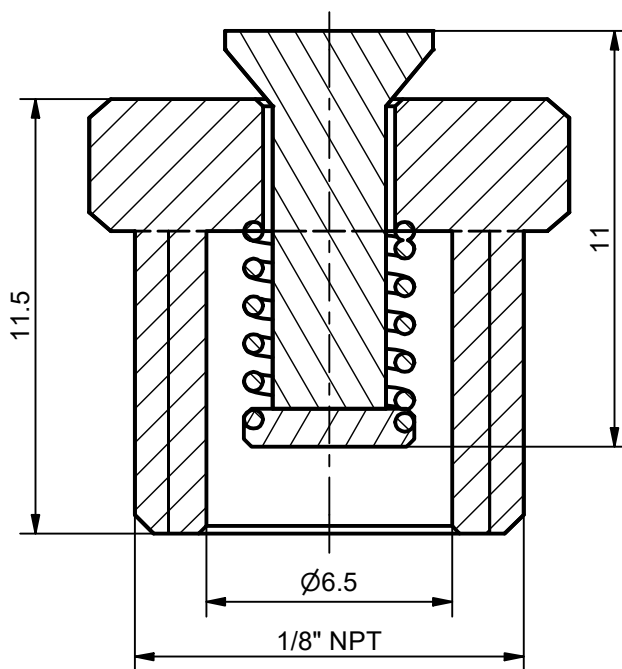

1

2

3

4

A-A (5 : 1)

(1 : 1)

**NOTES:**

- Free of burrs and swarfs
- No particles (greater than 0.2mm)
- No sharp Edges

Scale: 5:1	Date: 23.05.2024	Material:	Description: Relief valve G1/8 M (1-5lbs)	 <small>perma-tec GmbH &amp; Co. KG Hammelburger Str.21 97717 EUERDORF / GERMANY</small> <small>Tel. : +49 9704 609-0 Fax : +49 9704 609-50 www.perma-tec.com</small>
Size: A4	Revision / drawn: a/jur	Part No. 109683	Ablussventil G1/8 M (1-5Ins)	