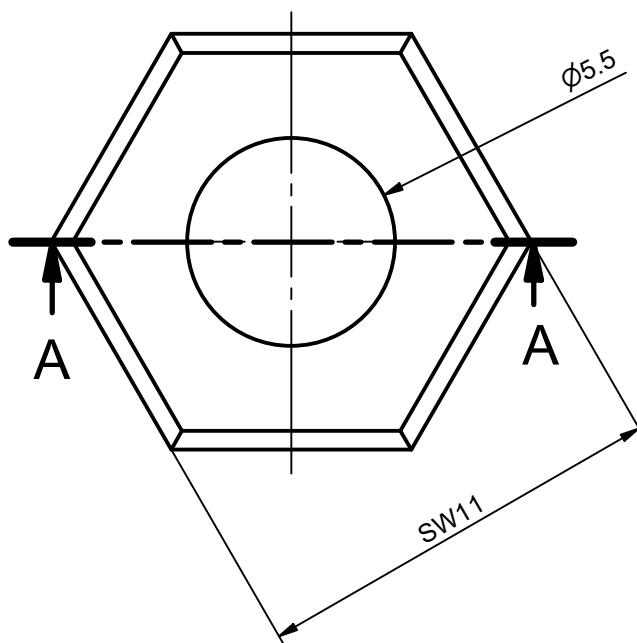

1

2

3

4

A-A (5 : 1)

(1 : 1)

**NOTES:**

- Free of burrs and swarfs
- No particles (greater than 0.2mm)
- No sharp Edges

Scale: 5:1	Date: 23.05.2024	Material:	Description: Relief valve G1/8 M (1-5lbs)	 <small>perma-tec GmbH &amp; Co. KG Hammelburger Str.21 97717 EUERDORF / GERMANY</small> <small>Tel. : +49 9704 609-0 Fax : +49 9704 609-50 www.perma-tec.com</small>
Size: A4	Revision / drawn: a/jur	Part No. 109683	Ablussventil G1/8 M (1-5Ins)	